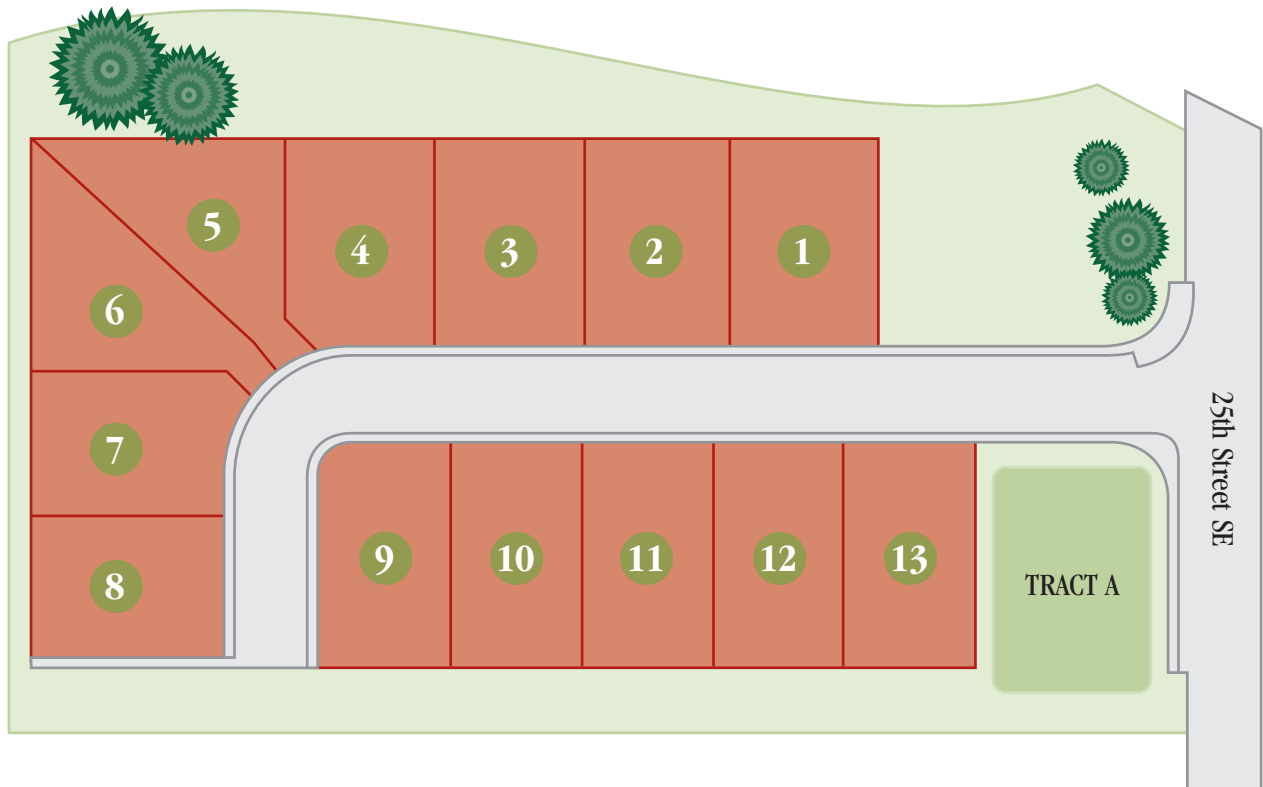

Diane's Faithful

L • A • N • E

Community Plat Map

Driving Directions

From Hwy. 512 take the Pioneer Ave. exit, turn East (Right going Northbound or Left travelling South from 167). Follow Pioneer Way to 25th Street SE, turn South or Right, Diane's Faithful Lane is on your right at 11th Ave Ct SE.